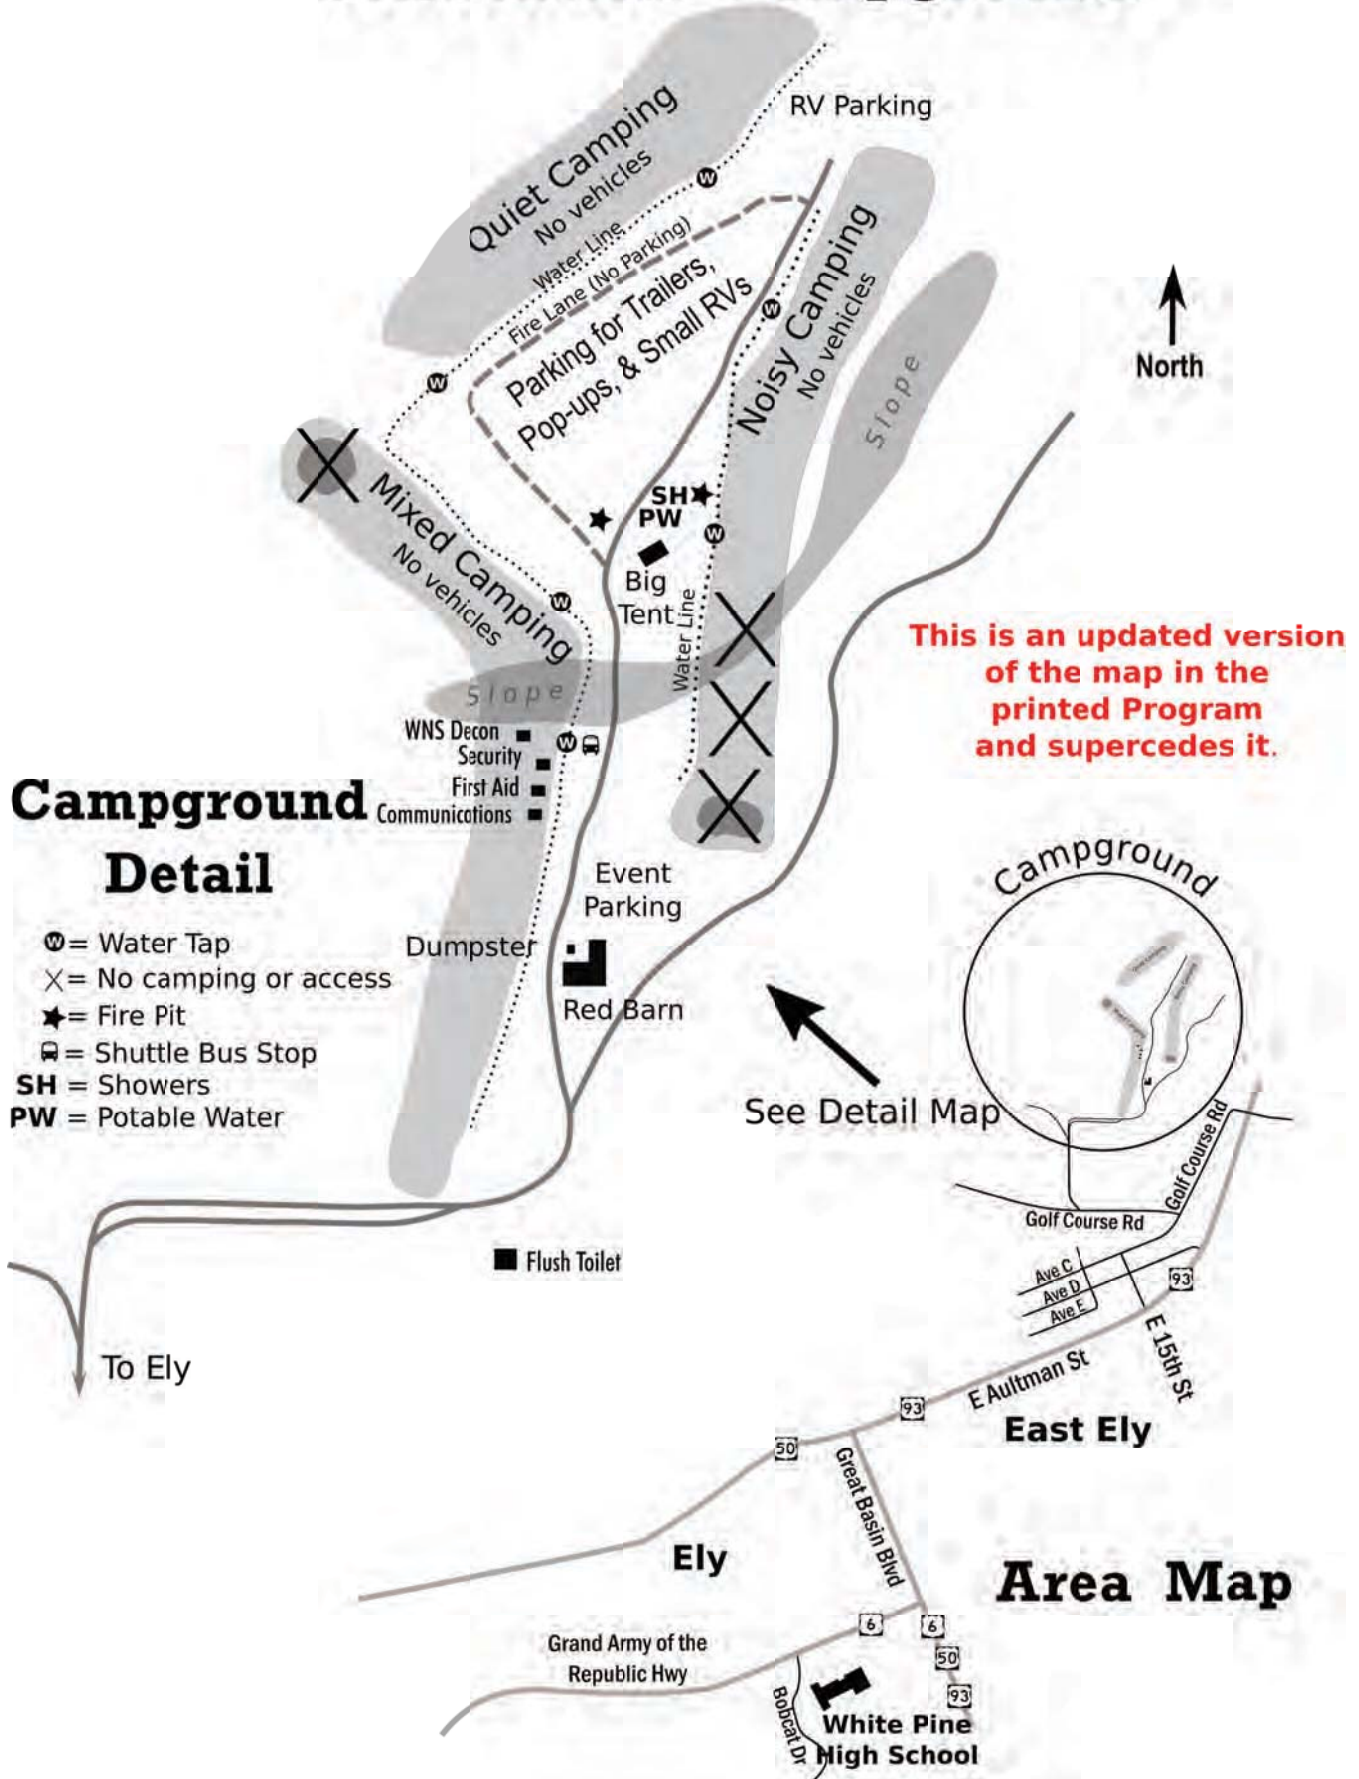

Convention Campground

Ely, Nevada

CampGround

Ely, Nevada

East Ely

Ely
(Some residential areas are not shown)

White Pine High School

Overflow Handicap Parking Only

Midway Gold Computer Facility

Room 203, the school's computer room, is named the "Midway Gold Computer Facility" in recognition of the Company's support for the school, especially for equipping the computer room. Midway is a relatively new exploration and mining company with mineral properties located in Nevada and Washington.