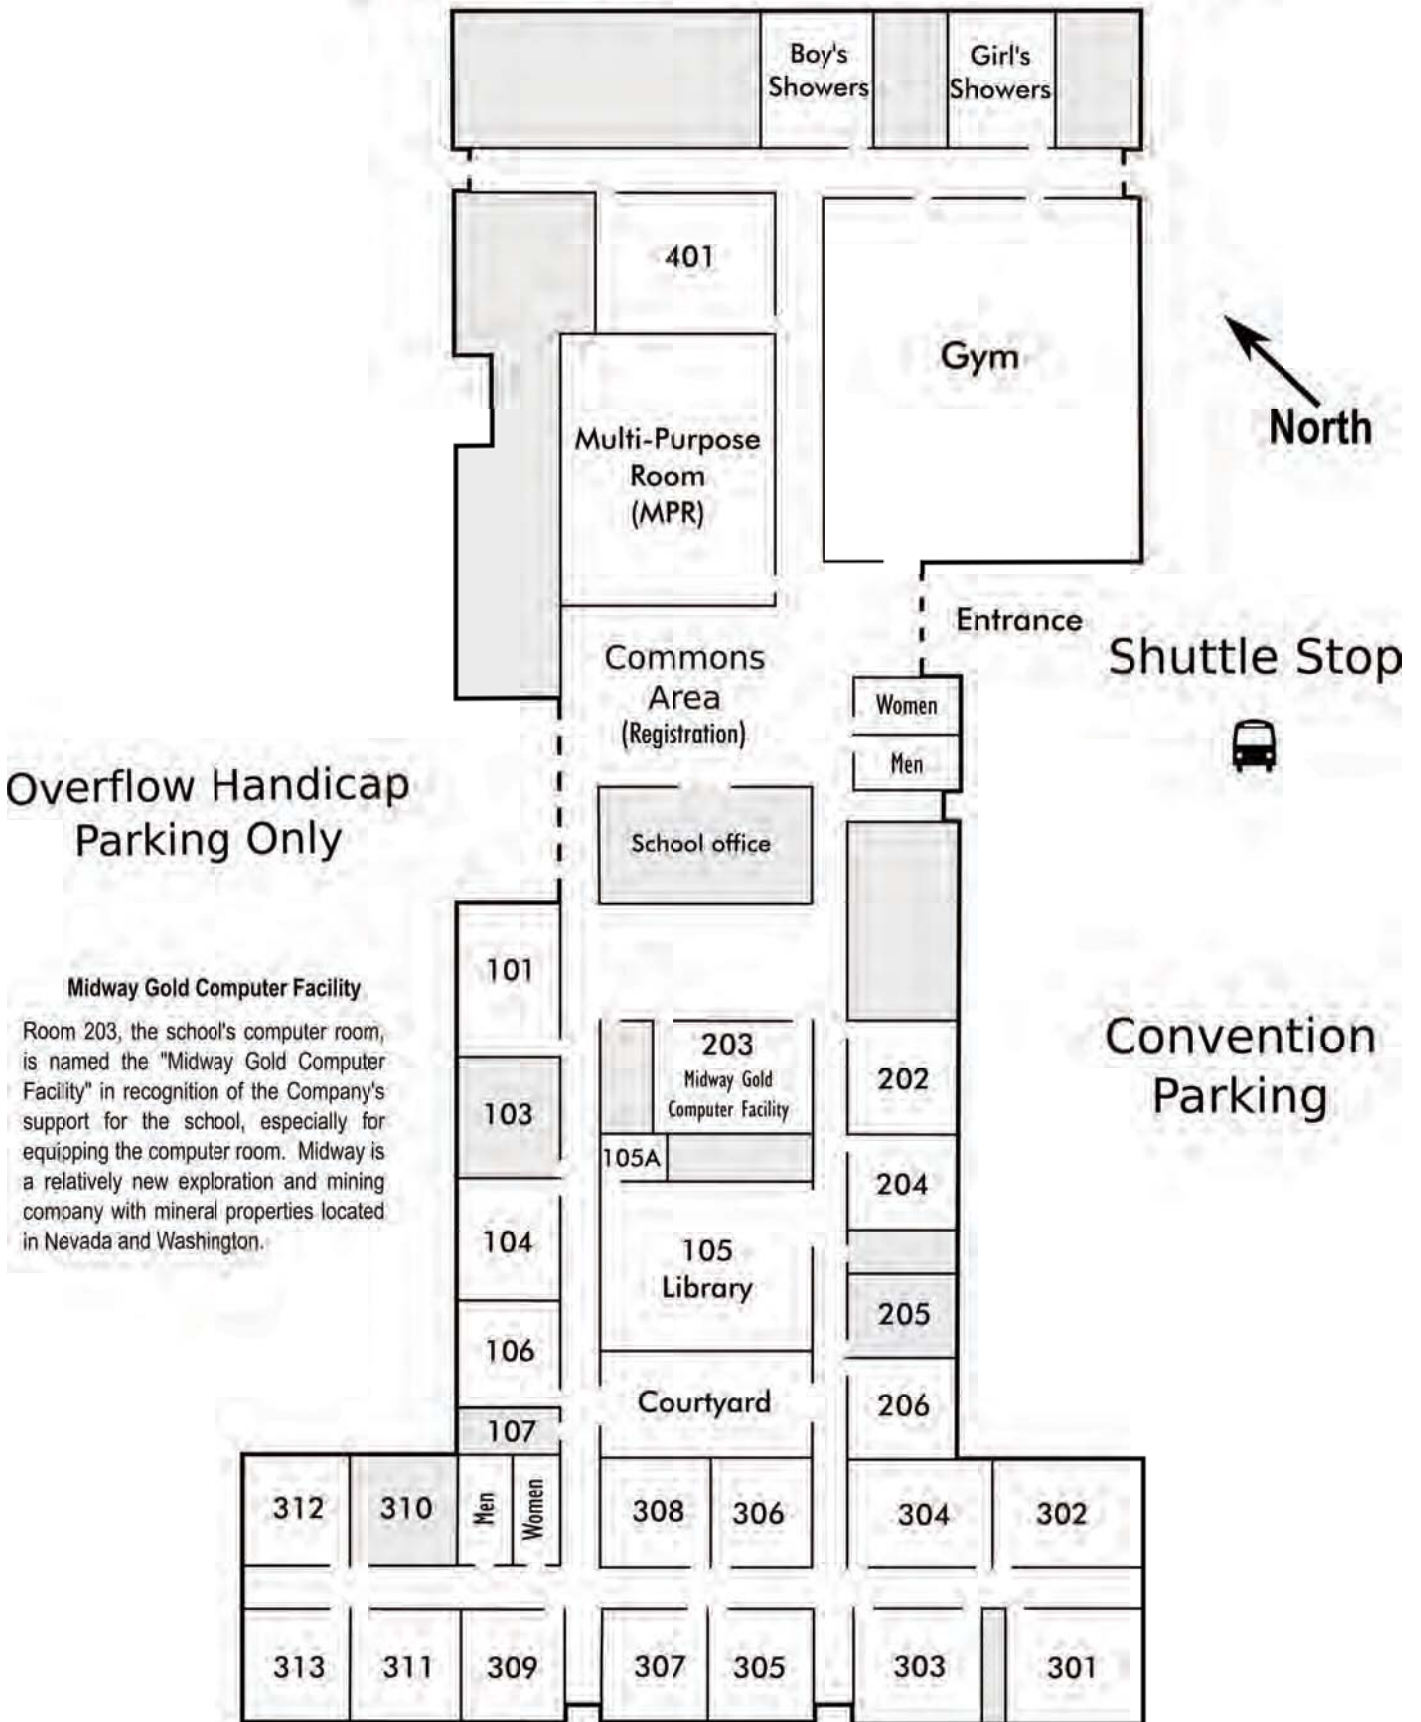

Convention Campground

Ely, Nevada

CampGround

Ely, Nevada

East Ely

Ely
(Some residential areas are not shown)

White Pine High School

Overflow Handicap Parking Only

Midway Gold Computer Facility

Room 203, the school's computer room, is named the "Midway Gold Computer Facility" in recognition of the Company's support for the school, especially for equipping the computer room. Midway is a relatively new exploration and mining company with mineral properties located in Nevada and Washington.